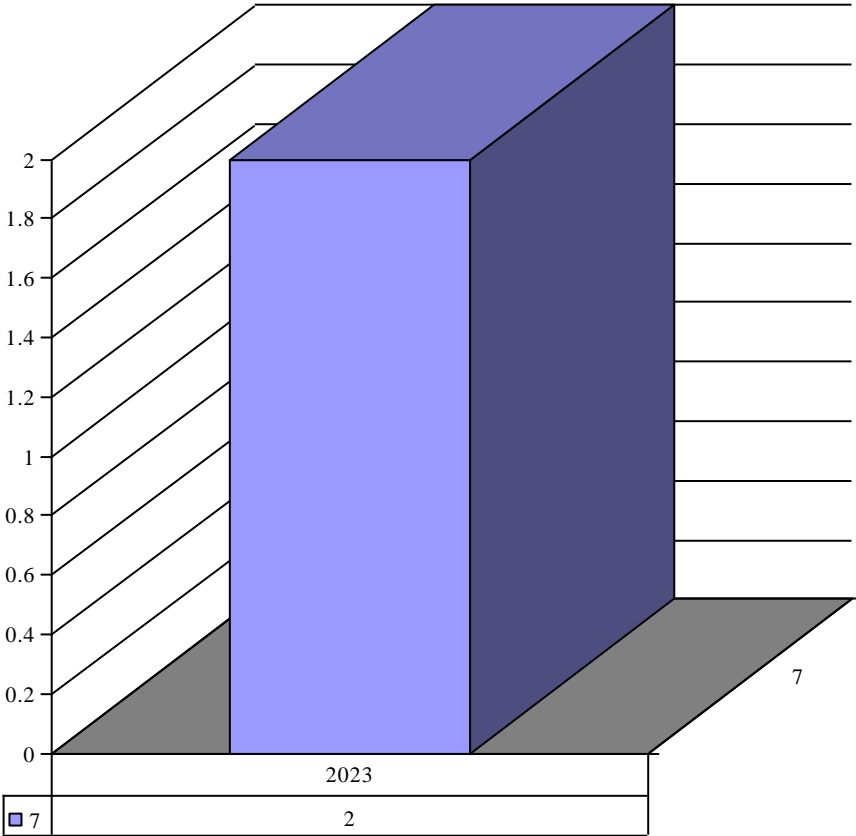

Organization Seven Holy Founders (Affton)

Year	Month	Organization	Count
2023	7	Seven Holy Founders (Affton)	2