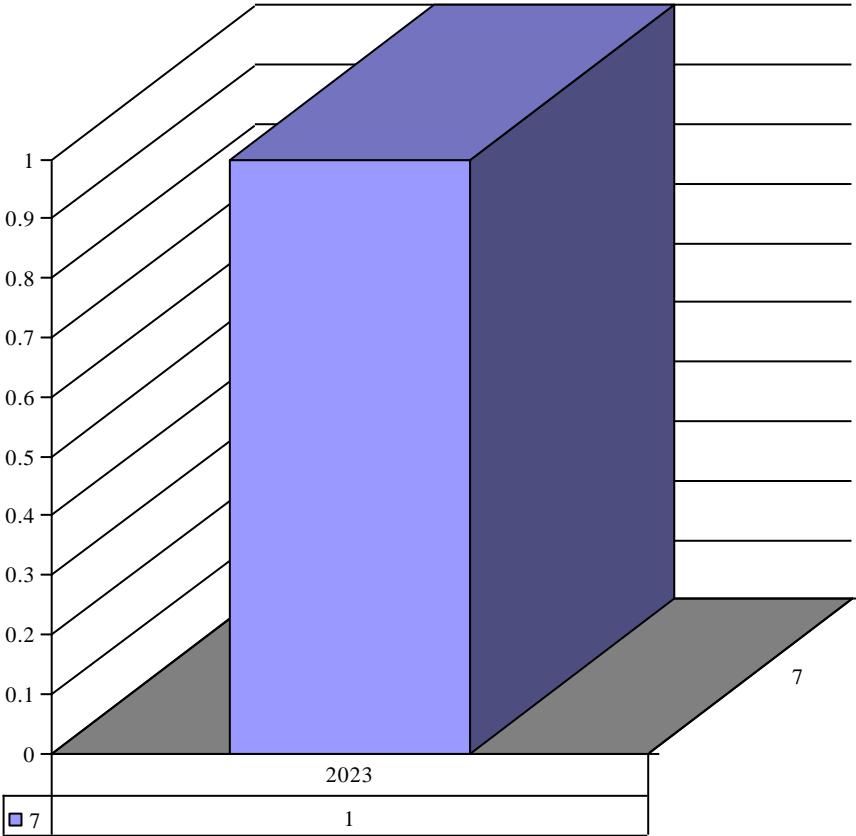

Organization St. Teresa Bridget

Year	Month	Organization	Count
2023	7	St. Teresa Bridget	1