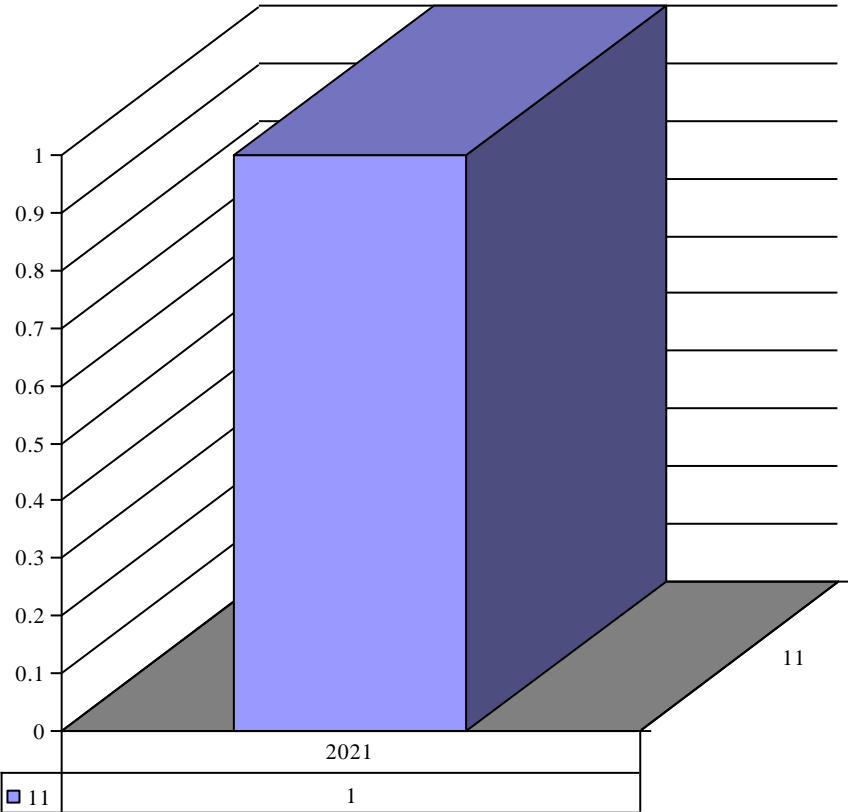

Organization Priests Personnel

Year	Month	Organization	Count
2021	11	Priests Personnel	1