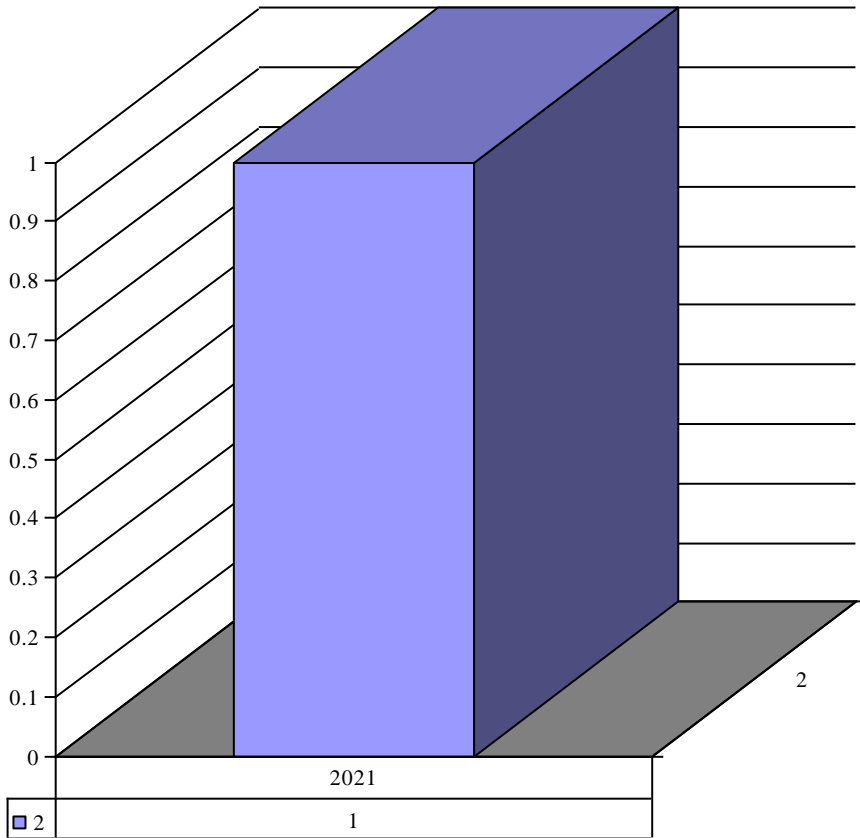

**Archdiocese of St. Louis
The Reclamation Center
Web Statistics Item Donation Organizatio**

Organization Adores of Blood of Christ

Year	Month	Organization	Count
2021	12	Adores of Blood of Christ	1

Organization Alexian Bros. Community Services