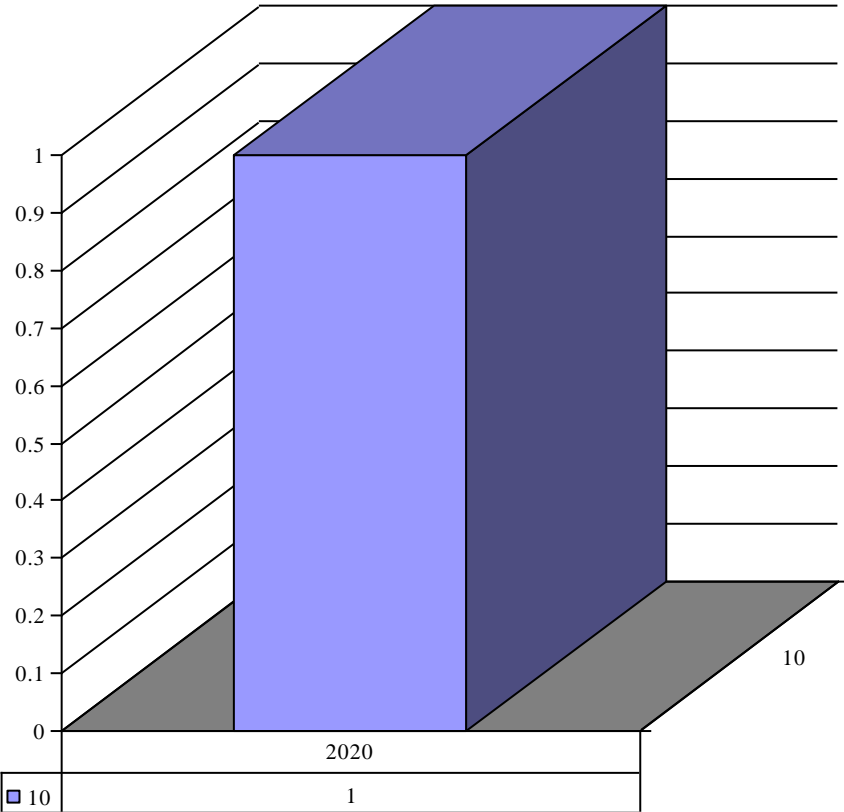

Organization Alexian Bros. Lansdowne Village

Year	Month	Organization	Count
2020	10	Alexian Bros. Lansdowne Village	1