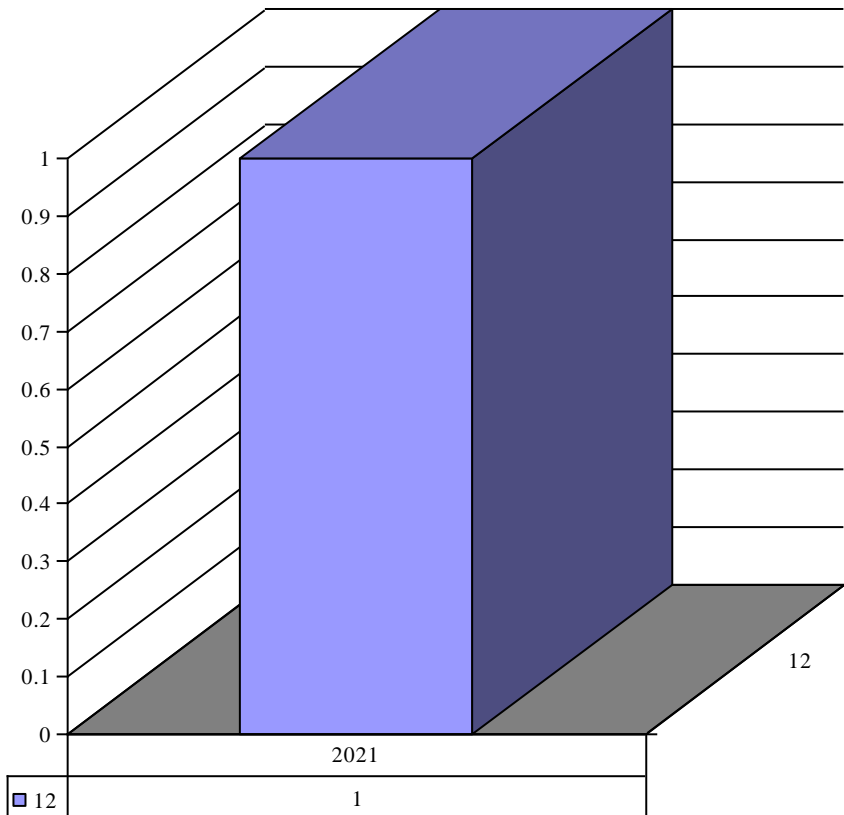

**Archdiocese of St. Louis
The Reclamation Center
Web Statistics Item Donation Organizatio**

Organization Adores of Blood of Christ

Year	Month	Organization	Count
2021	12	Adores of Blood of Christ	1

Organization Alexian Bros. Community Services