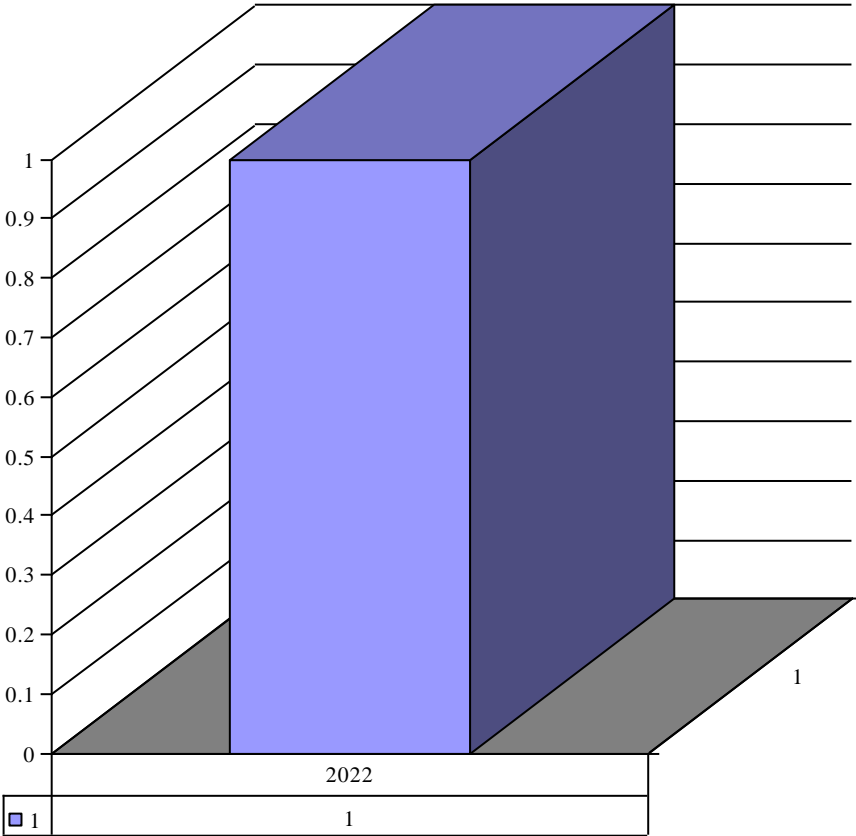

Organization Sacred Heart (St. Mary, MO)

Year	Month	Organization	Count
2022	1	Sacred Heart (St. Mary, MO)	1