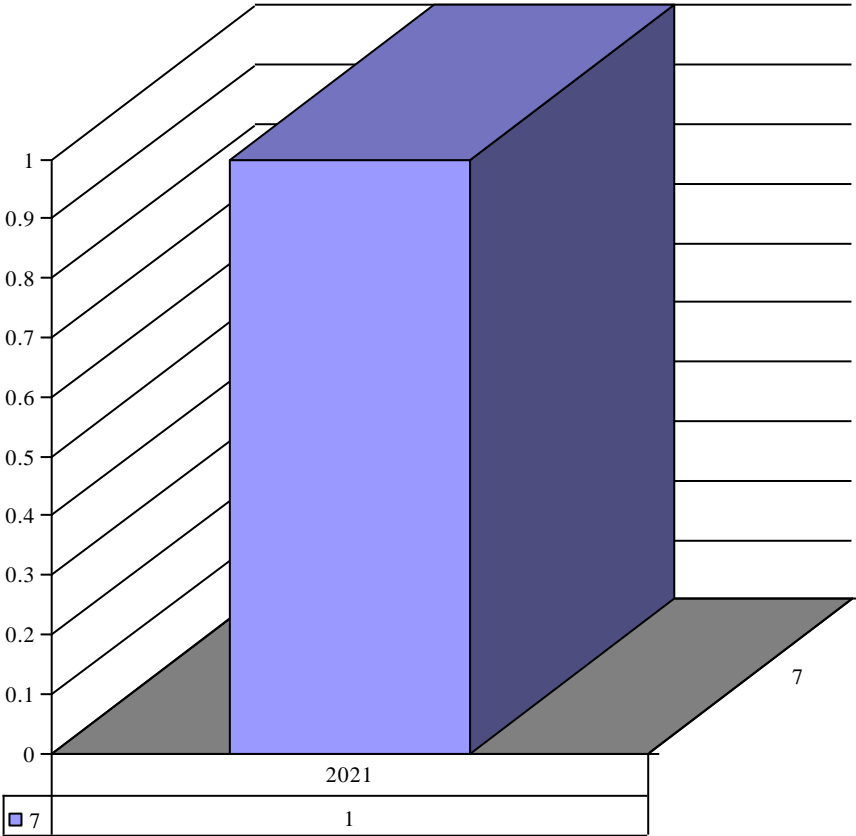

Organization Sacred Heart (Florissant)

Year	Month	Organization	Count
2021	7	Sacred Heart (Florissant)	1