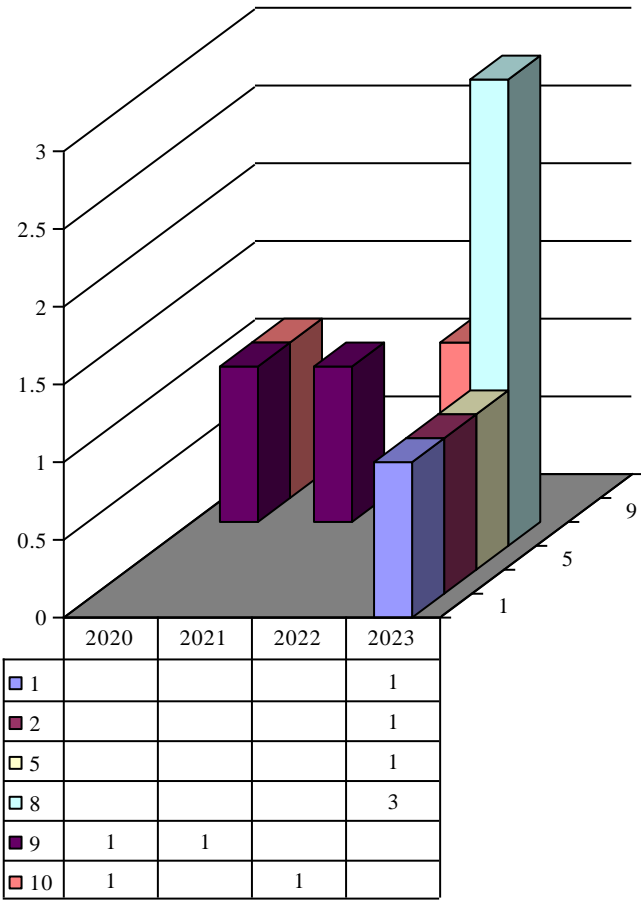

Organization Regina Cleri

Year	Month	Organization	Count
2020	9	Regina Cleri	1
2020	10	Regina Cleri	1
2021	9	Regina Cleri	1
2022	10	Regina Cleri	1
2023	1	Regina Cleri	1
2023	2	Regina Cleri	1
2023	5	Regina Cleri	1
2023	8	Regina Cleri	3