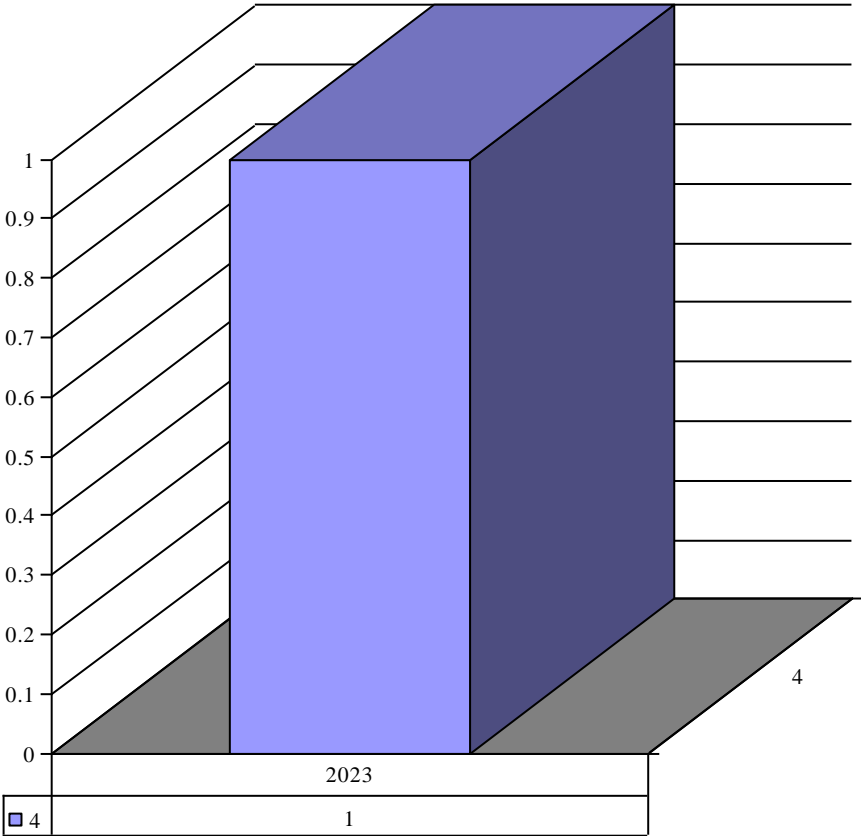

Organization SLUH

Year	Month	Organization	Count
2023	4	SLUH	1