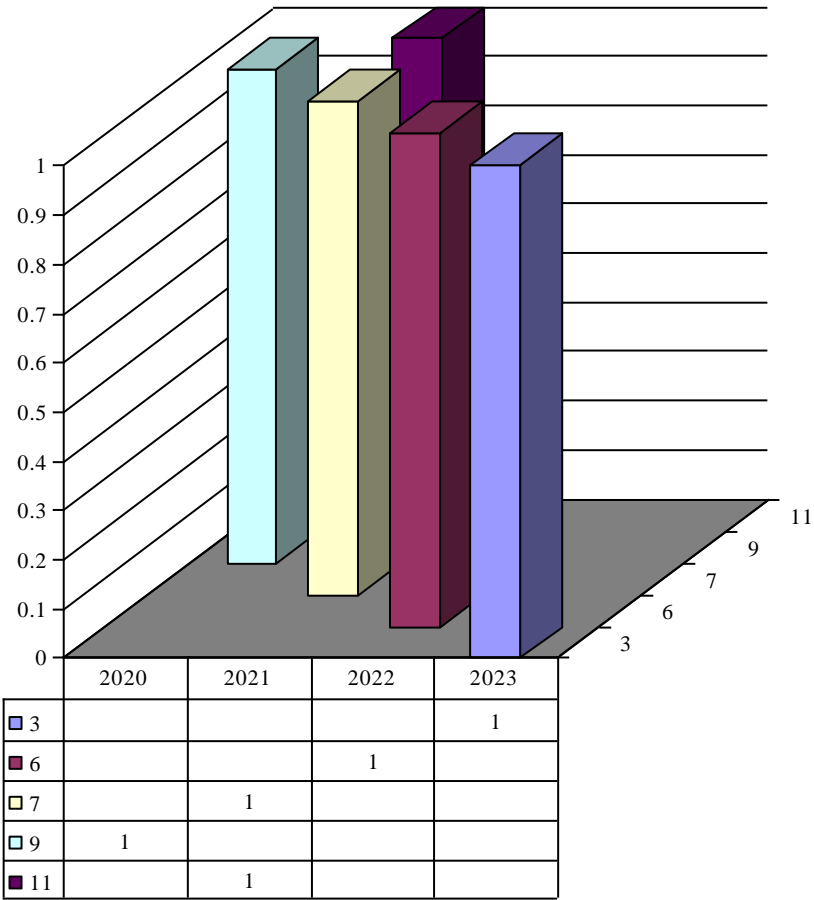

Organization St. Alban Roe (Wildwood)

Year	Month	Organization	Count
2020	9	St. Alban Roe (Wildwood)	1
2021	7	St. Alban Roe (Wildwood)	1
2021	11	St. Alban Roe (Wildwood)	1
2022	6	St. Alban Roe (Wildwood)	1
2023	3	St. Alban Roe (Wildwood)	1