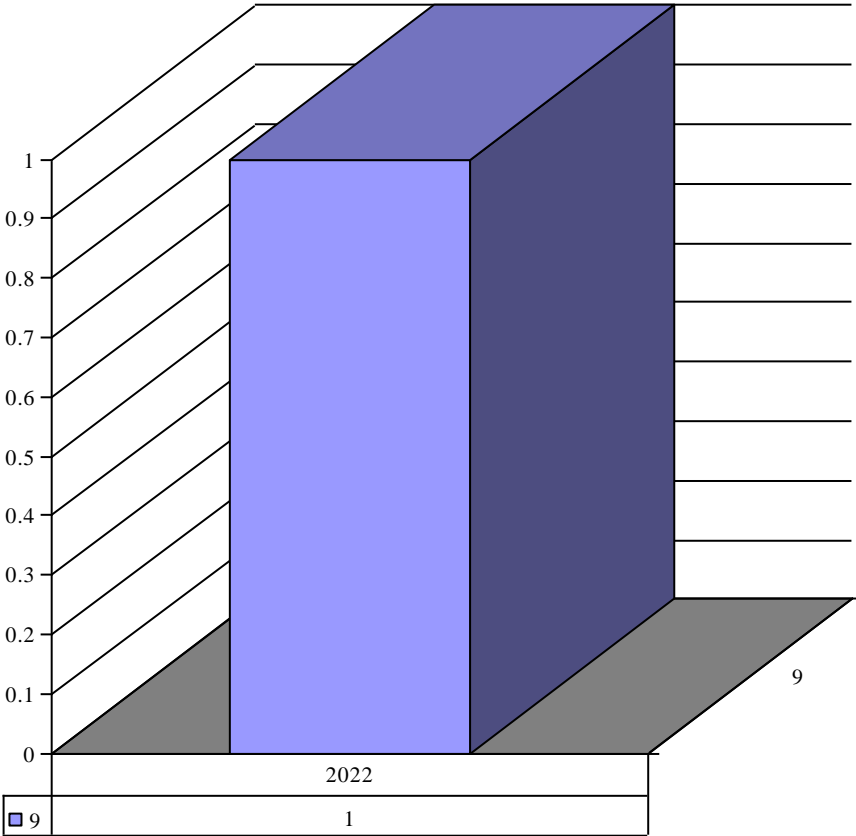

Organization Shrine to Our Lady of the Rosary

Year	Month	Organization	Count
2022	9	Shrine to Our Lady of the Rosary	1