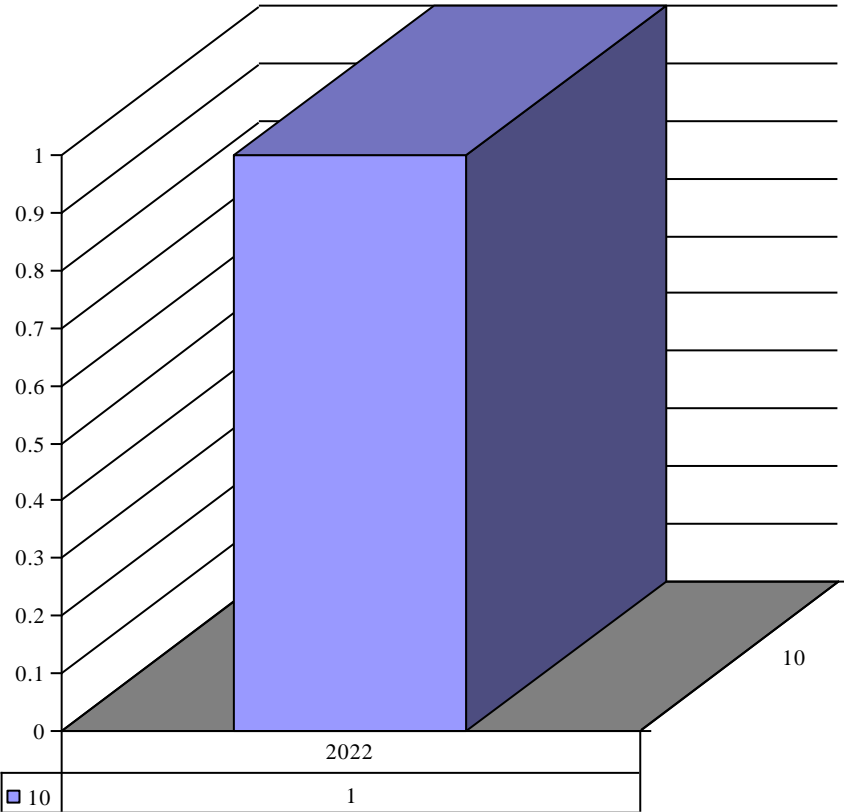

Organization Aquinas Institute of Theology

Year	Month	Organization	Count
2022	10	Aquinas Institute of Theology	1