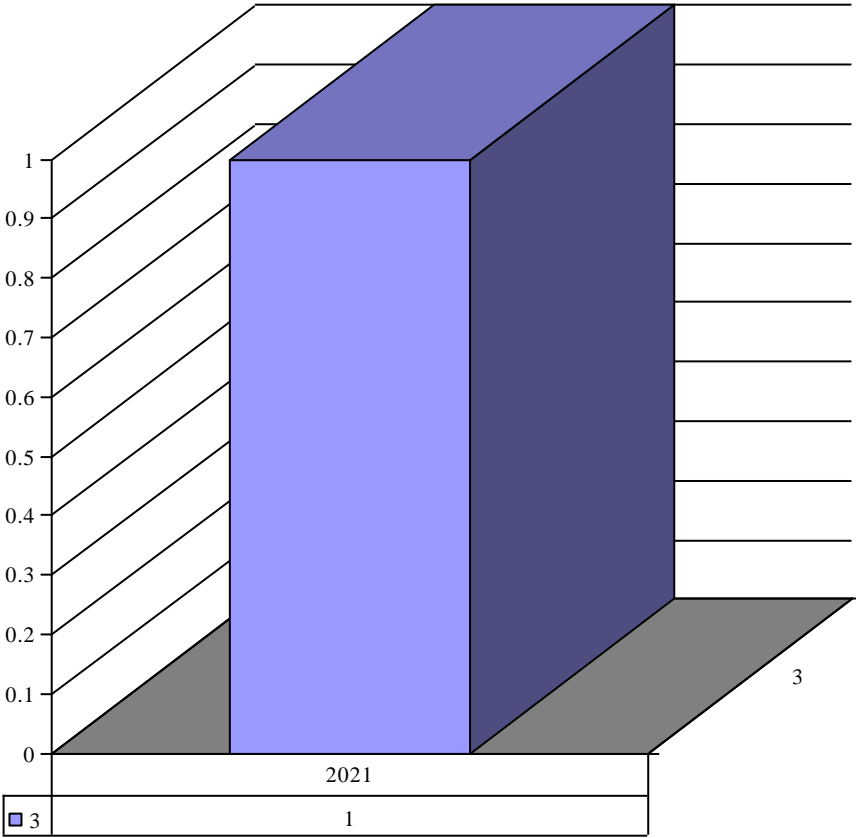

Organization South City Hospital

Year	Month	Organization	Count
2021	3	South City Hospital	1